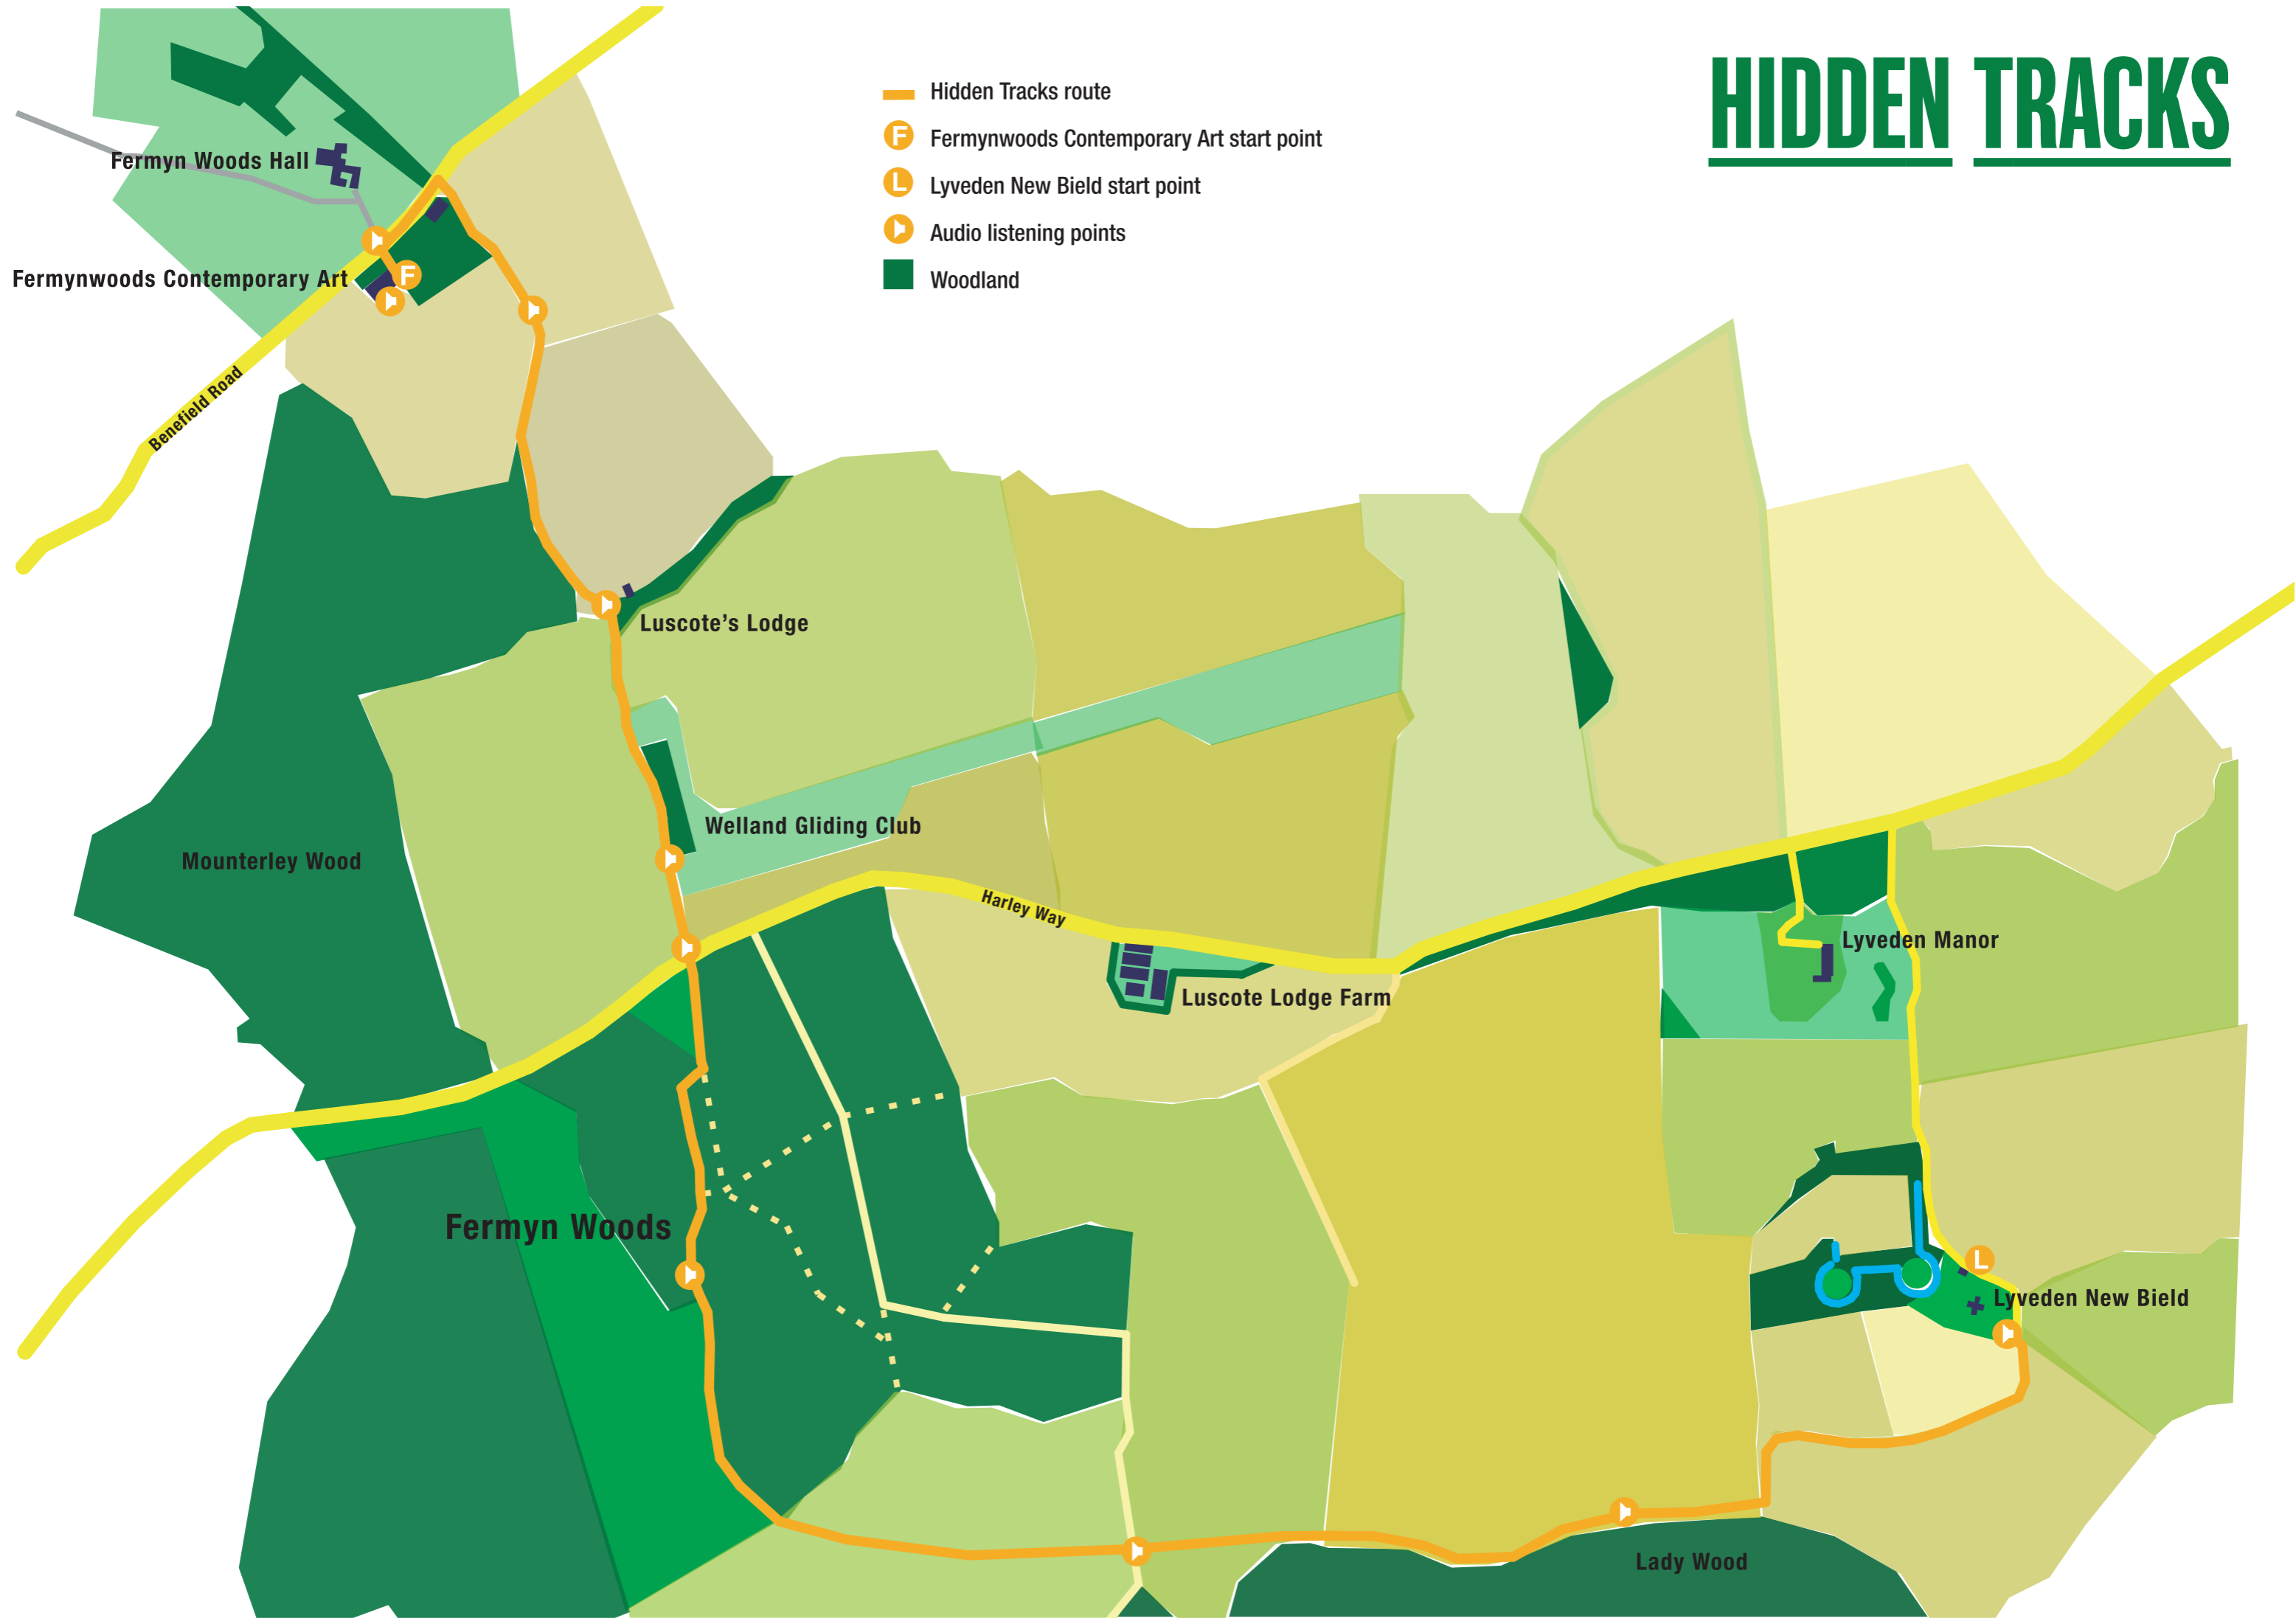

HIDDEN TRACKS

- Hidden Tracks route
- F Fermynwoods Contemporary Art start point
- L Lyveden New Bield start point
- ▶ Audio listening points
- Woodland

Fermyn Woods Hall

Fermynwoods Contemporary Art

Benefield Road

Luscote's Lodge

Welland Gliding Club

Mounterley Wood

Harley Way

Luscote Lodge Farm

Lyveden Manor

Fermyn Woods

Lyveden New Bield

Lady Wood